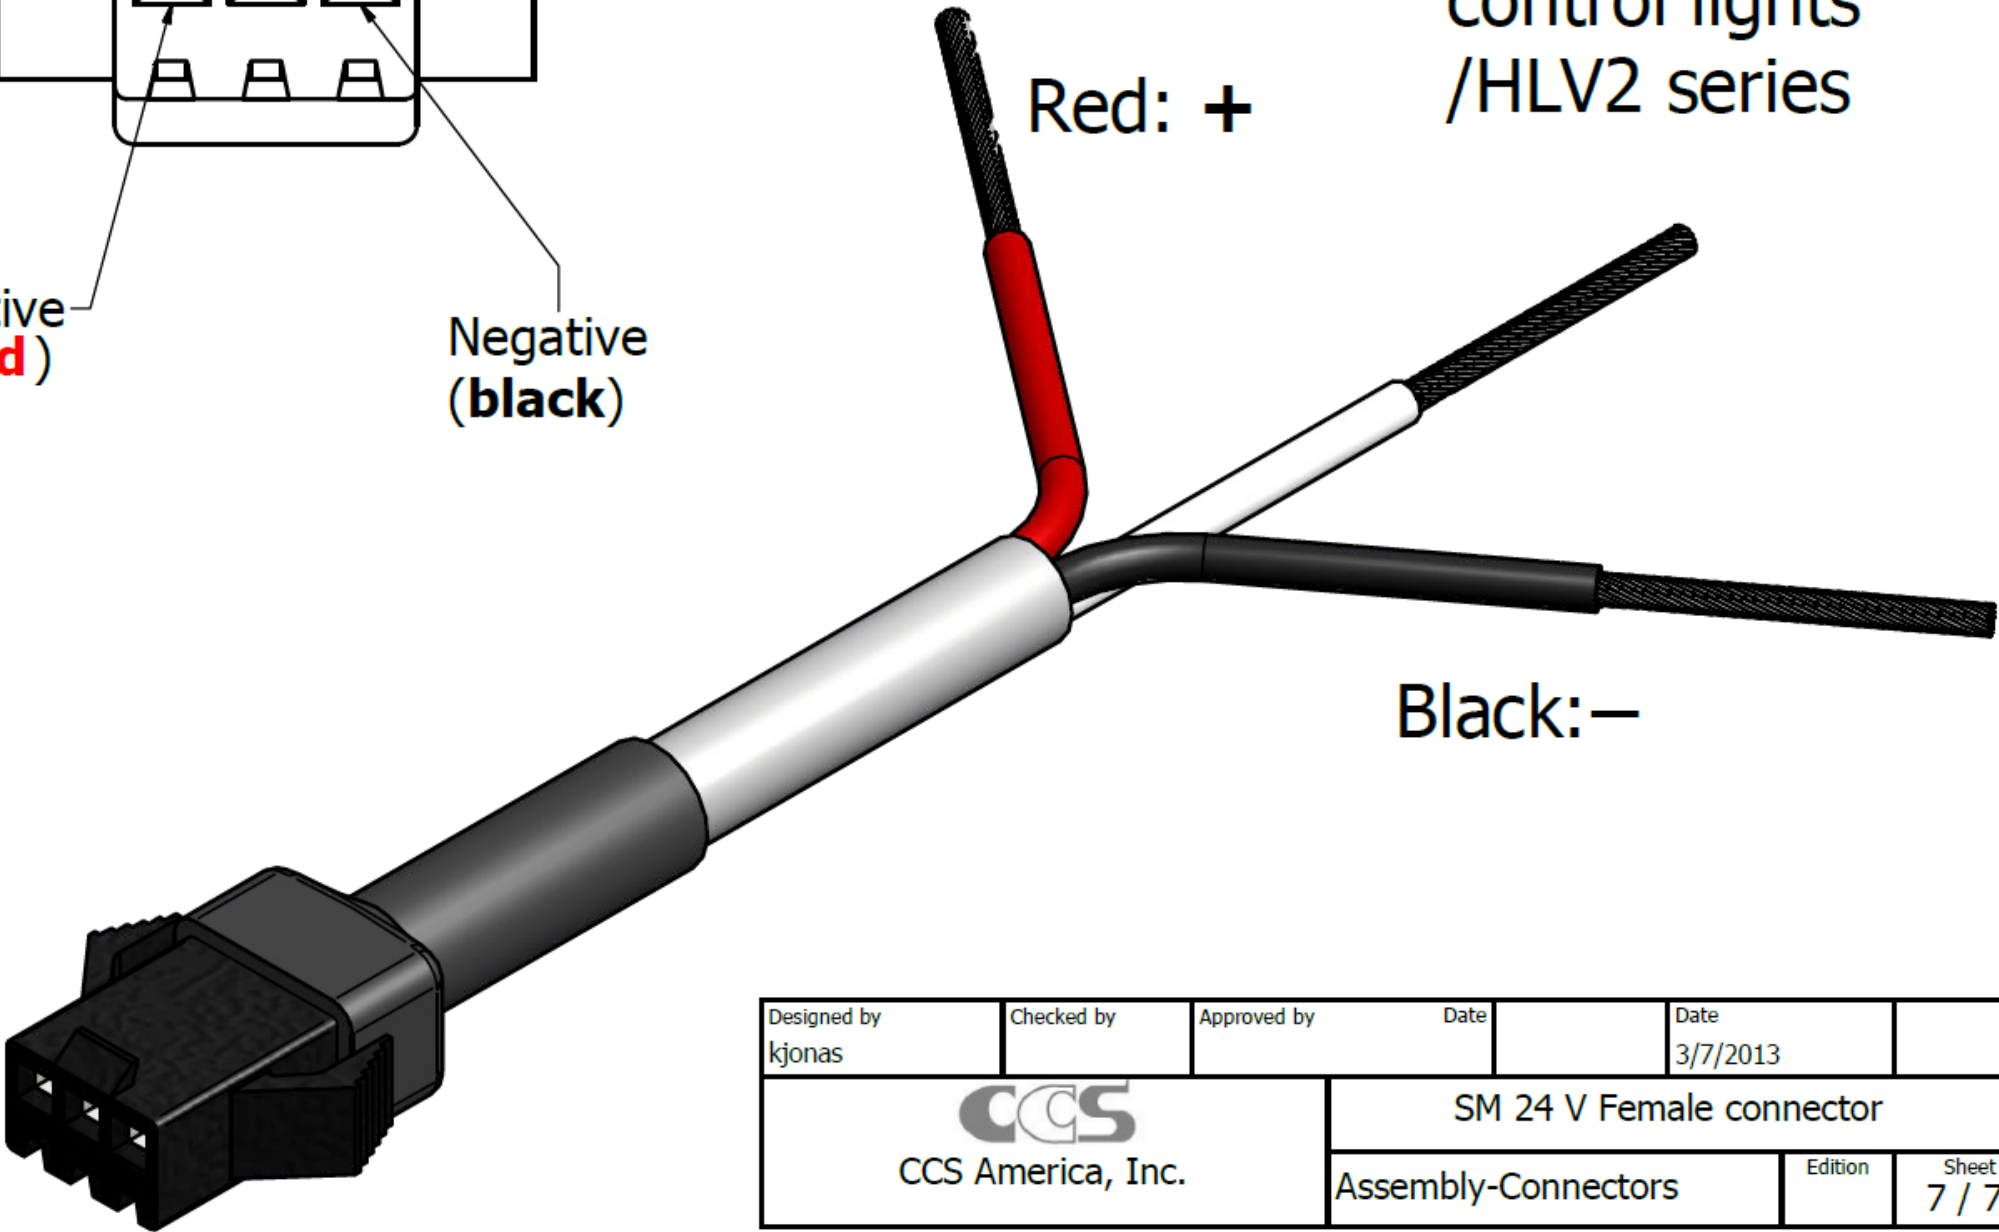

Black: -

White: +
Only for current control lights /HLV2 series

Red: +

Designed by kjonas	Checked by	Approved by	Date	Date 3/7/2013	
			SM 24 V Male connector		
			Assembly-Connectors	Edition	Sheet 6 / 7

White: +
 Only for current
 control lights
 /HLV2 series

Red: +

Black: -

Positive
 (red)

Negative
 (black)

Designed by kjonas	Checked by	Approved by	Date	Date 3/7/2013	
 CCS America, Inc.			SM 24 V Female connector		
			Assembly-Connectors	Edition	Sheet 7 / 7