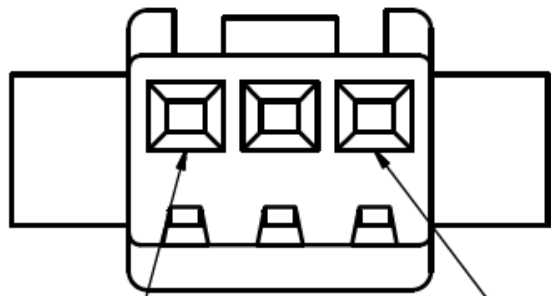

Black: -

White: +
Only for current control lights /HLV2 series

Red: +

Designed by kjonas	Checked by	Approved by	Date	Date 3/7/2013	
			SM 24 V Male connector		
			Assembly-Connectors	Edition	Sheet 6 / 7

White: +
 Only for current
 control lights
 /HLV2 series

Red: +

Black: -

Positive
 (red)

Negative
 (black)

Designed by kjonas	Checked by	Approved by	Date	Date 3/7/2013	
 CCS America, Inc.			SM 24 V Female connector		
			Assembly-Connectors	Edition	Sheet 7 / 7