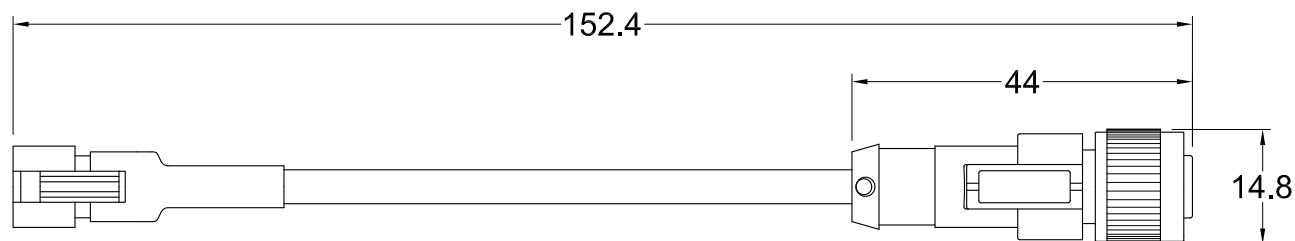

QADC-01

All dimensions in mm

SMR-03V-B CONNECTOR (MALE)

M12 X 1 FEMALE CONNECTOR